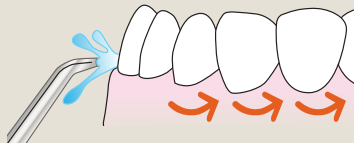

## 6 Technique Tips for Best Results:

For more details refer to the instruction booklet.

Keep unit upright during use to ensure continuous water flow.

Aim the tip just above the gum line at a 90 degree angle.

Starting with the back teeth, follow the gum line and pause briefly between teeth.

Continue until all areas around and between teeth have been cleaned.