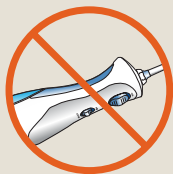

5 On/Off Procedure:

Always place tip in mouth before turning unit on.

Lean over sink and close lips enough to prevent splashing, while still allowing water to flow from mouth into the sink. Turn unit **ON**.

Always turn unit **OFF** before removing tip from mouth.

6 Technique Tips for Best Results:

For more details refer to the instruction booklet.

Keep unit upright during use to ensure continuous water flow.

Aim the tip just above the gum line at a 90 degree angle.

Starting with the back teeth, follow the gum line and pause briefly between teeth.

Continue until all areas around and between teeth have been cleaned.