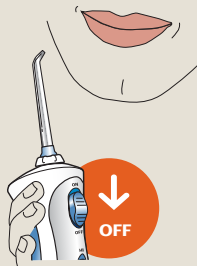

5 On/Off Procedure:

Always place tip in mouth before turning unit on.

Lean over sink and close lips enough to prevent splashing, while still allowing water to flow from mouth into the sink. Turn unit **ON**.

Always turn unit **OFF** before removing tip from mouth.