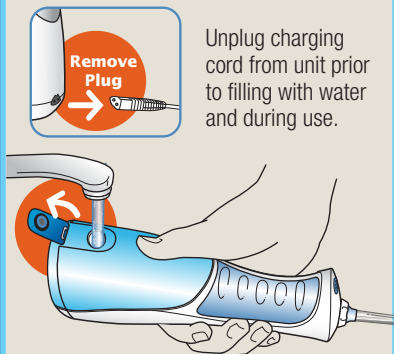

**3** Fill the Reservoir:

Lift the flip top on reservoir and fill with lukewarm water. Refill as needed.

**4** Adjust Water Pressure:

To increase water pressure move to **HI** setting.

*continued on back*

## 5 On/Off Procedure:

Always place tip in mouth before turning unit on.

Lean over sink and close lips enough to prevent splashing, while still allowing water to flow from mouth into the sink. Turn unit **ON**.