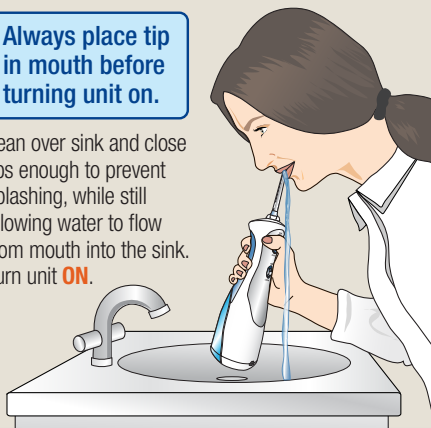

**3** Fill the Reservoir:

Lift the flip top on reservoir and fill with lukewarm water. Refill as needed.

**4** Adjust Water Pressure:

To increase water pressure move to **HI** setting.

*continued on back*

## 5 On/Off Procedure:

Always place tip in mouth before turning unit on.

Lean over sink and close lips enough to prevent splashing, while still allowing water to flow from mouth into the sink. Turn unit **ON**.