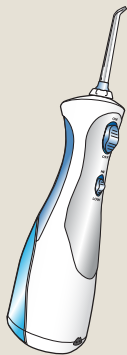

6 Technique Tips for Best Results:

For more details refer to the instruction booklet.

Keep unit upright during use to ensure continuous water flow.