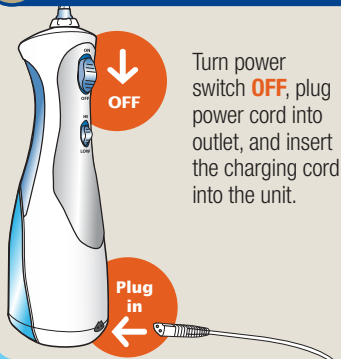

waterpik

Ultra Cordless
DENTAL WATER JET

**Quick
Start
GUIDE**

1 Charge Unit for 16 Hours
Prior to First Use.